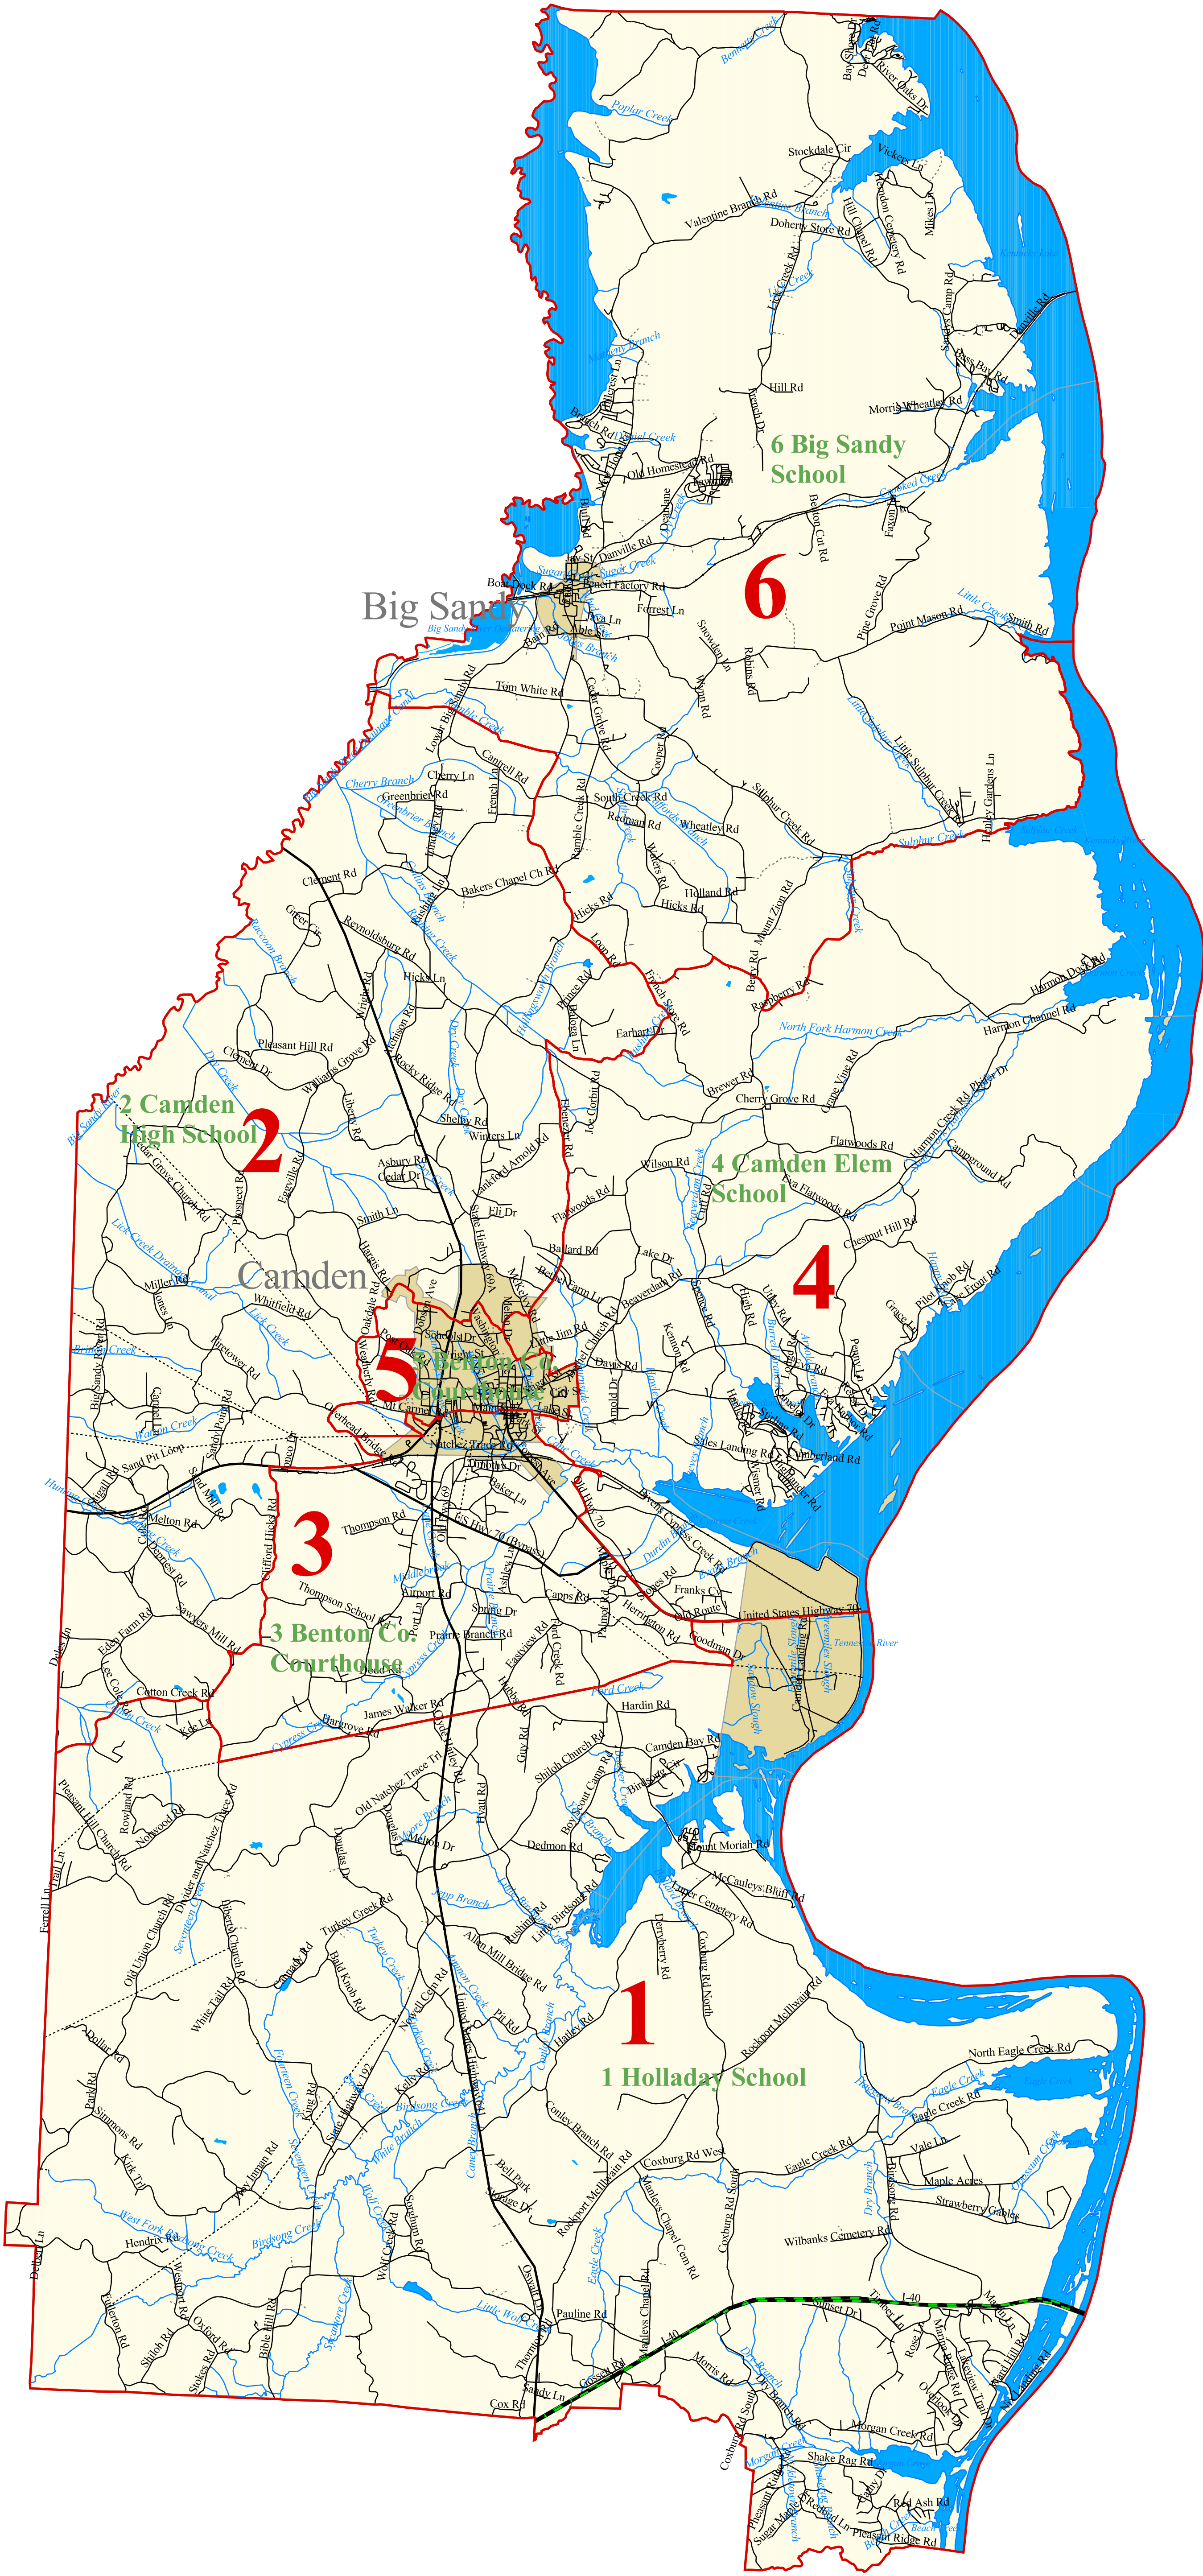

Benton County
2002 County Commission Districts
and Voting Precincts

- County Commission District
- Voting Precinct
- Roads
  - Interstate
  - Major
  - Local
  - Other
- Other Census Block Boundaries
  - Railroad
  - Powerline, Pipeline
  - Ridgeline, Fenceline
  - Nonvisible Feature
- Water
- Rivers/Lakes
- City, Town
- County
- 1 County Commission District Number
- 1234 Voting Precinct Number

2000 TOTAL POPULATION = 16,537

2000 Population by District

Ccd	Totalpop	Numcoms	Optpop	Dev	Pct_dev	Blpop	Pct_bpop
1	2772	3	2756	16	0.6	41	1.5
2	2736	3	2756	-20	-0.7	47	1.7
3	2751	3	2756	-5	-0.2	65	2.4
4	2743	3	2756	-13	-0.5	101	3.7
5	2733	3	2756	-23	-0.8	92	3.4
6	2802	3	2756	46	1.7	2	0.1

2000 Population by Precinct

Vtd	Name	Totalpop	Whpop	Blpop	Totalpop18	Blpop18	Ccd
0232	1 Holladay School	2772	2687	41	2119	29	1
0252	6 Big Sandy School	2802	2769	2	2200	2	6
0296	2 Camden High School	2736	2649	47	2123	36	2
0304	4 Camden Elementary School	2743	2594	101	2090	60	4
0308	3 Benton Co. Courthouse	2751	2653	65	2200	47	3
0312	5 Benton Co. Courthouse	2733	2596	92	2164	55	5

STATE OF TENNESSEE
COMPTROLLER OF THE TREASURY
OFFICE OF LOCAL GOVERNMENT
James K. Polk State Office Building
505 Deaderick Street, Suite 1700
Nashville, Tennessee 37243-0277
Phone: (615) 401-7773